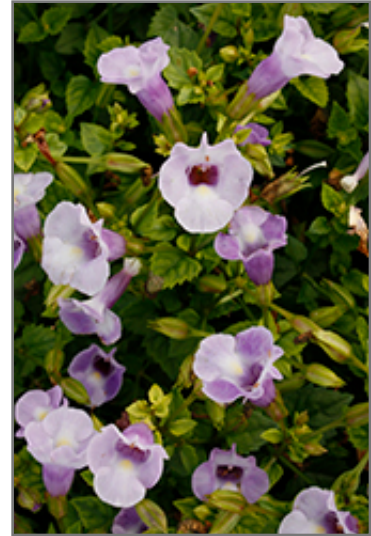

Group/Class: Summer Wave Series

Description:

A wonderful vigorous trailing series with excellent heat and shade tolerance; silver blooms with purple throats cascade from green, toothy foliage; perfect addition to patio containers, window boxes, baskets and beds; self-cleaning and low maintenance

Ornamental Features

Summer Wave Trailing Large Silver Torenia features showy silver tubular flowers with purple centers along the stems from late spring to mid fall. Its small serrated pointy leaves remain green in color throughout the season.

Landscape Attributes

Summer Wave Trailing Large Silver Torenia is an herbaceous annual with a trailing habit of growth, eventually spilling over the edges of hanging baskets and containers. Its relatively fine texture sets it apart from other garden plants with less refined foliage.

This plant will require occasional maintenance and upkeep, and should not require much pruning, except when necessary, such as to remove dieback. It is a good choice for attracting bees and hummingbirds to your yard, but is not particularly attractive to deer who tend to leave it alone in favor of tastier treats. It has no significant negative characteristics.

Summer Wave Trailing Large Silver Torenia is recommended for the following landscape applications;

- Mass Planting
- Border Edging
- General Garden Use
- Groundcover
- Container Planting
- Hanging Baskets

*Summer Wave Trailing Large Silver
Torenia flowers
Photo courtesy of NetPS Plant Finder*