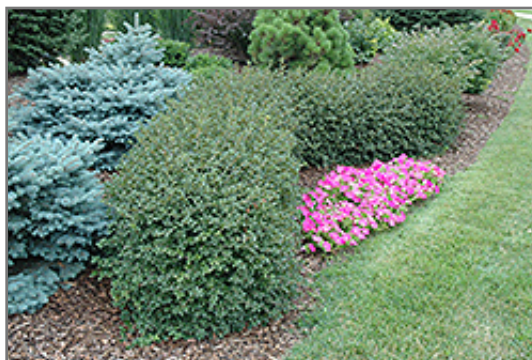

### Description:

A compact and upright, densely branched shrub with leaves to the ground, popular for hedging, takes pruning extremely well, makes an excellent low formal border, tough and adaptable; good fall color; more resistant to disease than the species

### Landscape Attributes

Green Mound Alpine Currant is a dense multi-stemmed deciduous shrub with a more or less rounded form. Its relatively fine texture sets it apart from other landscape plants with less refined foliage.

This is a relatively low maintenance shrub, and can be pruned at anytime. It has no significant negative characteristics.

Green Mound Alpine Currant is recommended for the following landscape applications;

- Mass Planting
- Hedges/Screening
- General Garden Use